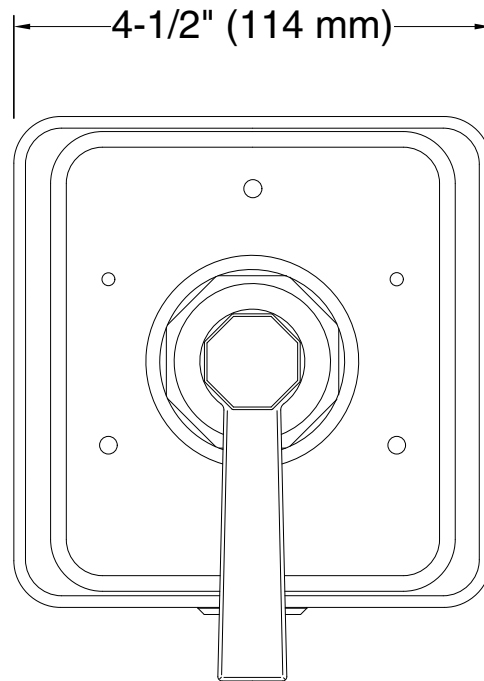

Technical Information

All product dimensions are nominal.

Notes

Install this product according to the installation instructions.

ADA, OBC, CSA B651 compliant when installed to the specific requirements of these regulations.